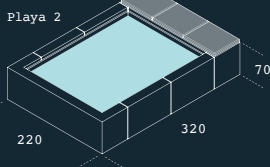

MISURE DISPONIBILI DI PLAYA E PLAYA LIVING /
AVAILABLE SIZE OF PLAYA AND PLAYA LIVING

Playa 1

Playa 2

Playa 3

MOD.	SPECCHIO D'ACQUA WATER SIZE (cm)	INGOMBRO TOTALE TOTAL ENCUMBRANCE (cm)	ALTEZZA ACQUA WATER HEIGHT (cm)	ALTEZZA TOTALE TOTAL HEIGHT (cm)	VOLUME (l)
Playa 1	140 x 180	220 x 220	55	70	1200
Playa 2	240 x 180	320 x 220	55	70	2000
Playa 3	340 x 180	420 x 220	55	70	3000