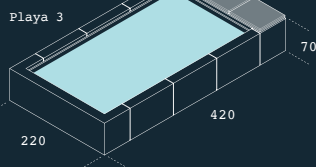

MISURE DISPONIBILI DI PLAYA E PLAYA LIVING /
AVAILABLE SIZE OF PLAYA AND PLAYA LIVING

Playa 1

Playa 2

Playa 3

MOD.	SPECCHIO D'ACQUA WATER SIZE (cm)	INGOMBRO TOTALE TOTAL ENCUMBRANCE (cm)	ALTEZZA ACQUA WATER HEIGHT (cm)	ALTEZZA TOTALE TOTAL HEIGHT (cm)	VOLUME (l)
Playa 1	140 x 180	220 x 220	55	70	1200
Playa 2	240 x 180	320 x 220	55	70	2000
Playa 3	340 x 180	420 x 220	55	70	3000